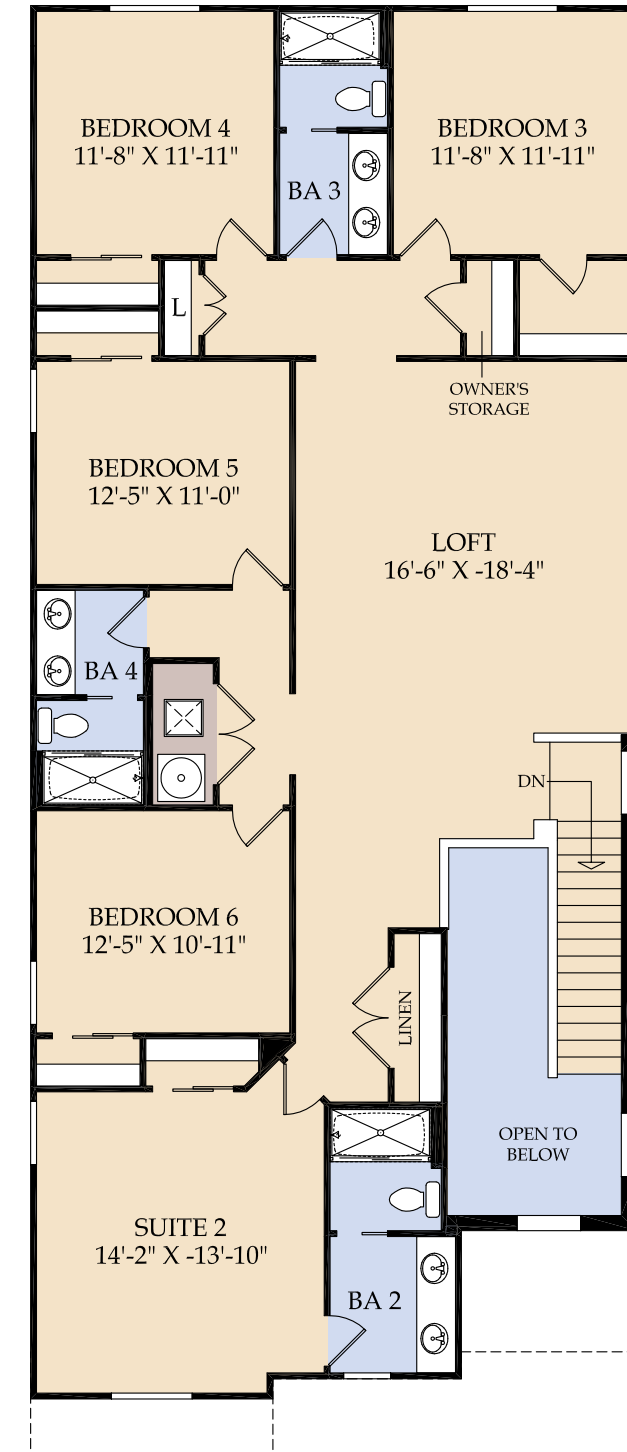

HIDEAWAY

VACATION HOME DESIGN

3,275 sq. ft. | 6 Bedrooms | 4 Full Bathrooms | 1 Half Bathroom | 2-Car Garage | 40' Wide Home Site
 Owner's Storage | Private Pool & Courtyard with Covered Lanai | Loft | Owner's Suite on 1st Floor

Preliminary Design

Elevation A

Elevation B

Elevation C

Elevation D

FIRST FLOOR

SECOND FLOOR