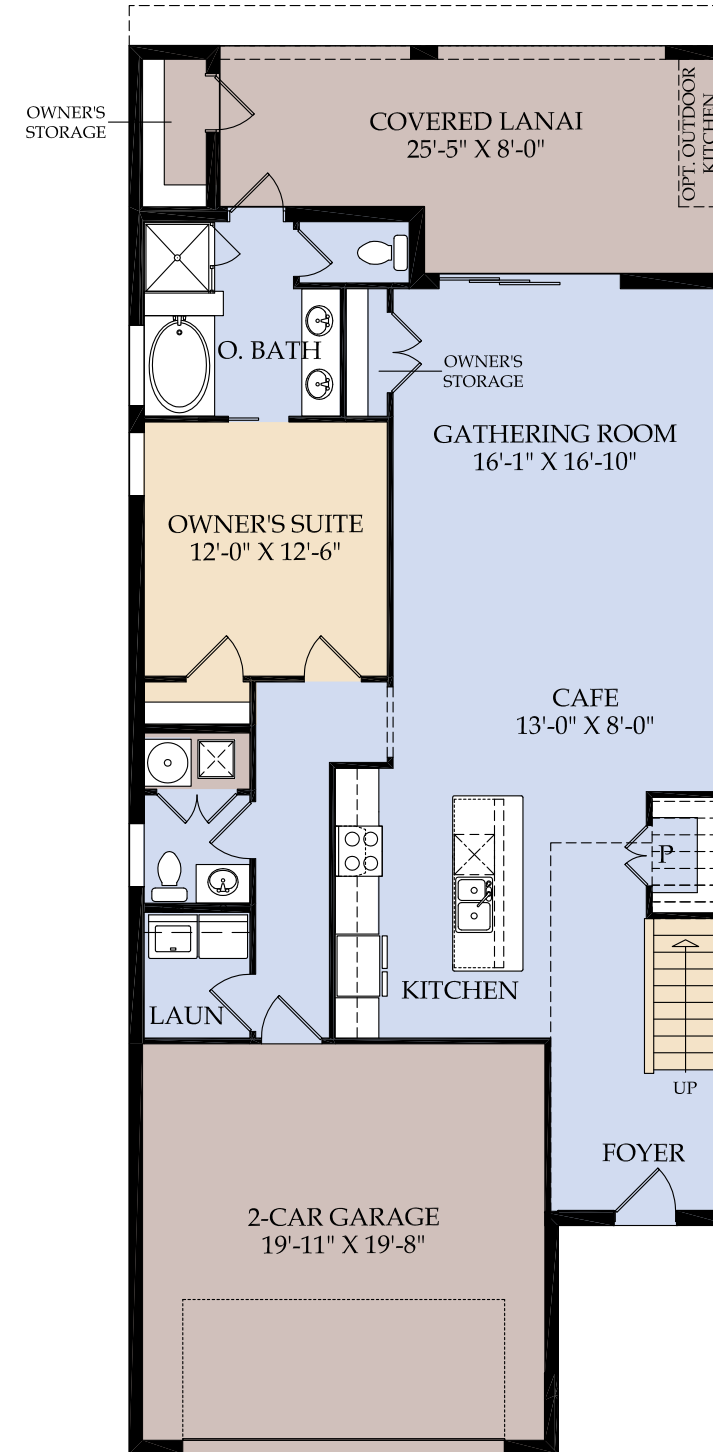

HIDEAWAY

VACATION HOME DESIGN

3,275 sq. ft. | 6 Bedrooms | 4 Full Bathrooms | 1 Half Bathroom | 2-Car Garage | 40' Wide Home Site
 Owner's Storage | Private Pool & Courtyard with Covered Lanai | Loft | Owner's Suite on 1st Floor

Preliminary Design

Elevation A

Elevation B

Elevation C

Elevation D

FIRST FLOOR

SECOND FLOOR